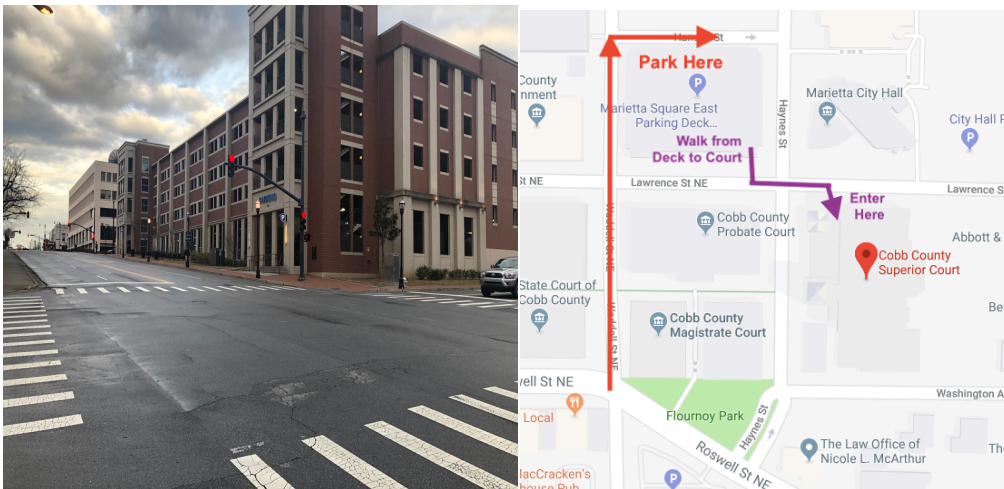

RHODES LAW

Divorce • Custody • Real Estate

Directions and Parking Cobb County Superior Court

The Cobb County Superior Court is located at the corner of Haynes Street and Lawrence Street just off the Marietta Square.

Parking:

- Park in the parking deck at the corner of Waddell Street and Hansell Street. The deck entrance is on Hansell Street.

Enter Superior Court:

- Leave any weapons in your car, as you will need to go through security.
- Exit the parking deck to Lawrence Street. Cross over Haynes Street.
- Enter Superior Court building.